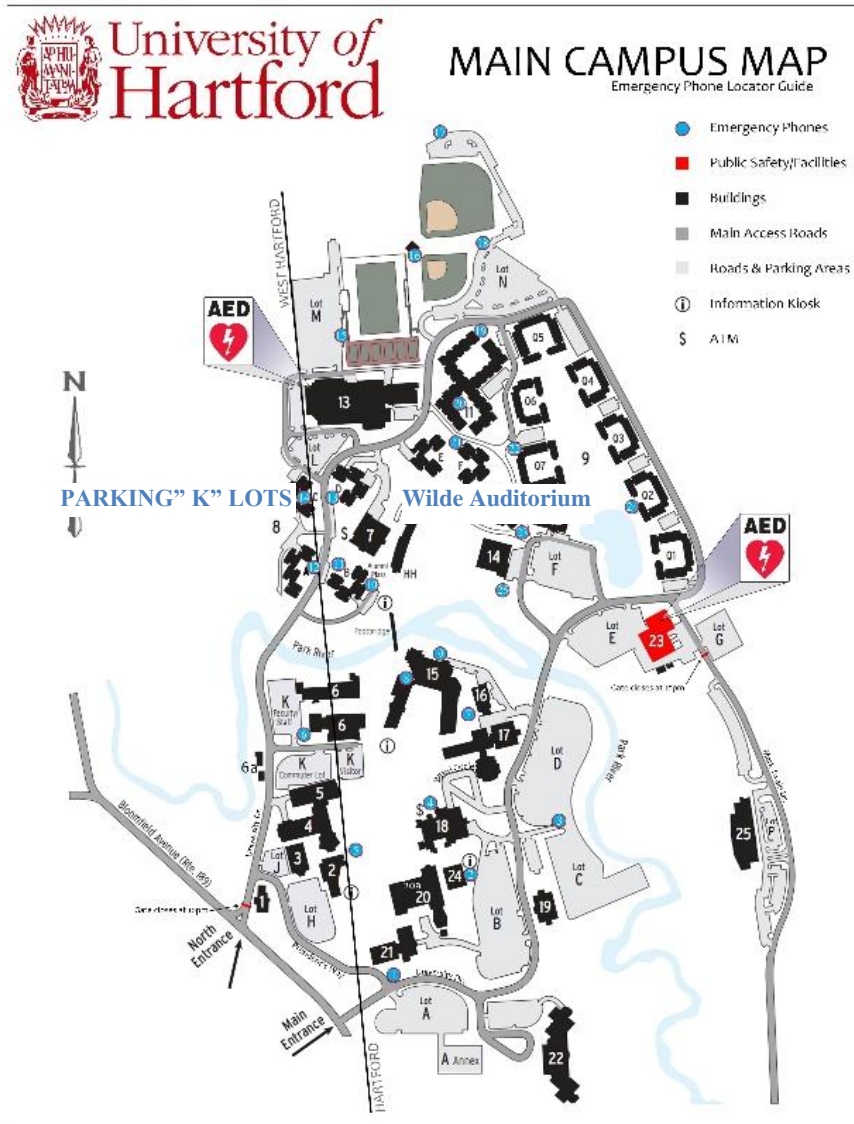

Directions to Connecticut Orthopedic Specialist Lectures

From Farmington Valley:
Route 44 East past Bishop's Corner to junction with Rte. 189. Sharp left onto Rte. 189. Campus is 1/2-mile on right -OR-

Rte. 185 to junction with Rte. 189. Bear right onto Rte. 189. Campus is just ahead on left
From: I-84 East, exit 41
Left onto S. Main becoming N. Main to junction of Rte. 44. Turn right onto Rte. 44 to junction with Rte. 189. Sharp left onto Rte. 189. Campus is 1/2-mile on right

From: I-84 West, exit 48
Right onto Asylum Ave. Travel 1.5 miles to Scarborough (on right) followed by left onto Rte. 44. Bear right onto Rte. 189. Campus is 1/2-mile on the right.

From: I-91, exit 35B
From I-91 South, turn right at end of ramp; from I-91 North, turn left. Travel Route 218 West for 4 miles to junction with Rte. 189. Left onto Rte. 189. Campus is two miles on left.

I-291, exit 1
From I-291, turn left. Travel Route 218 West for 4 miles to junction with Rte. 189. Left onto Rte. 189. Campus is two miles on left.

Wilde Auditorium is located below the Allen Library.

Directions from the North Entrance: Follow the campus road past the ISET building (5). **Take your first right and PARK in K-Visitor Lot. Walk to Harry Jack Gray Center (15).**